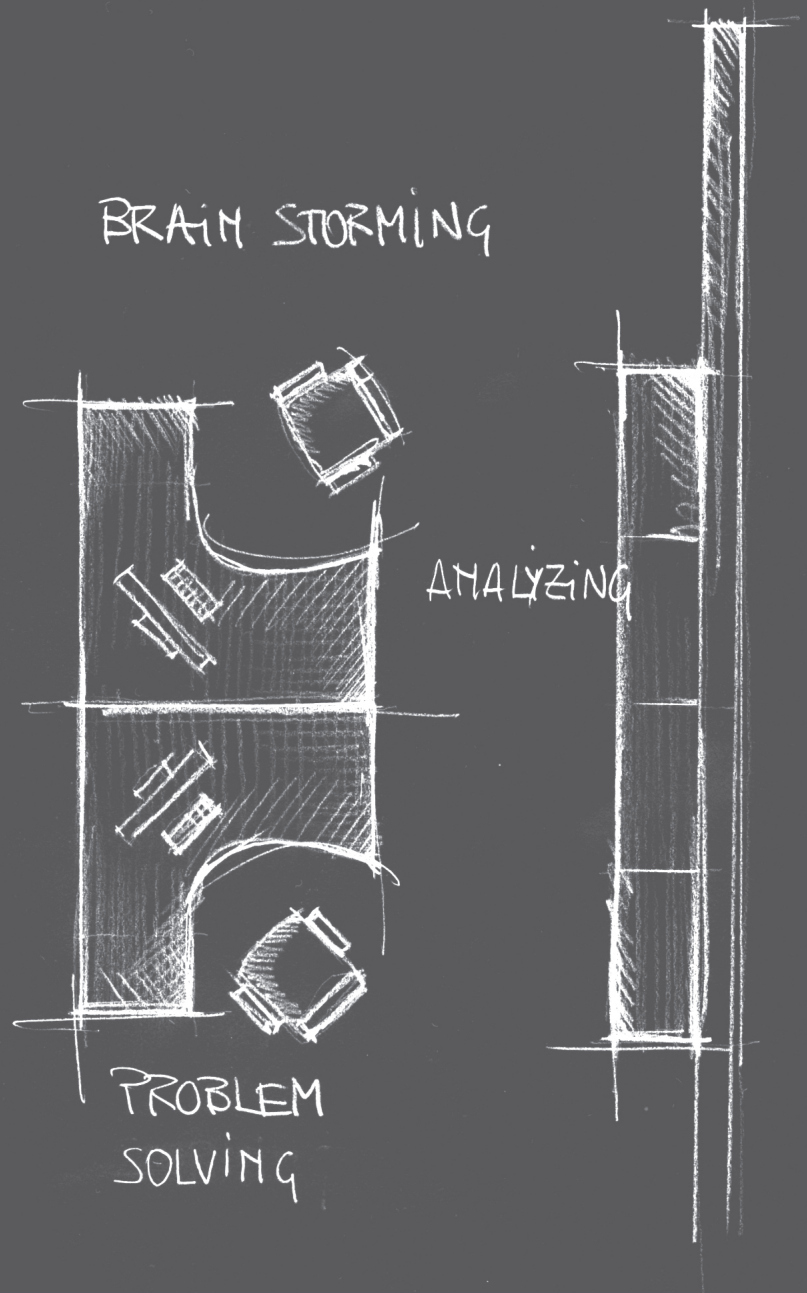

The modern integrated metal structure of Kamos Pure collection, available in white and matt aluminium, allows an agile combination of multiple workstations, an indispensable element to develop efficient team working.

La moderna estructura metálica integrada de la colección Kamos Pure, disponible en los acabados blanco y aluminio mate, permite un ágil combinación de varios puestos de trabajo, elemento imprescindible para desarrollar un eficaz team-work.

La moderne structure métallique intégrée de la collection Kamos Pure, disponible en aluminium blanc et mat, permet une approche agile de plusieurs bureaux compacts, un élément essentiel pour développer une équipe de travail efficace.

Современная интегрированная металлическая структура коллекции Kamos Pure производится в белой и алюминиевой отделке, позволяет легко собирать каркас нескольких объединённых рабочих мест и является неотъемлемой частью эффективной командной работы.